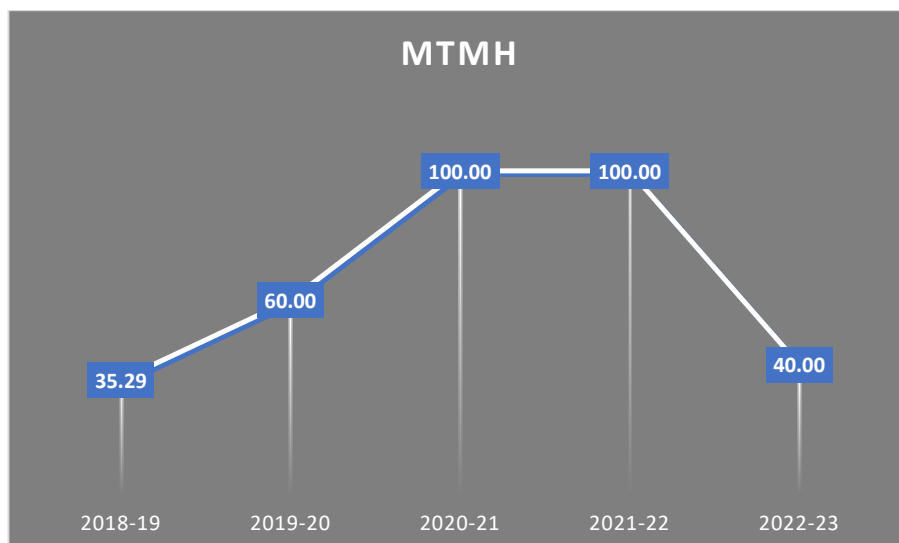

B.SC Mathematics Honours (MTMH)

Year	Appeared	Passed	Pass Percentage (%)
2018-19	17	6	35.29
2019-20	20	12	60.00
2020-21	9	9	100.00
2021-22	3	3	100.00
2022-23	10	4	40.00