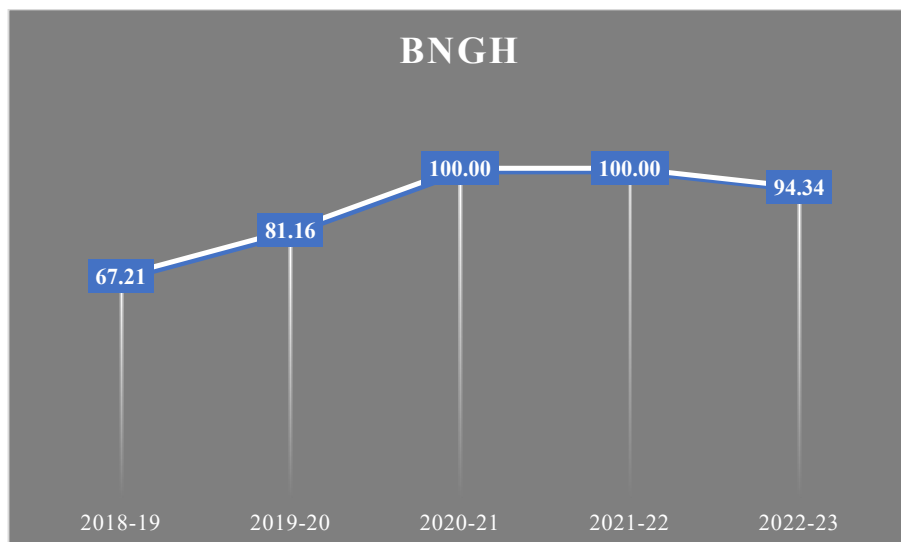

SARAT CENTENARY COLLEGE

ATTAINMENT OF PROGRAMME OUTCOME

(STREAM - ARTS, SCIENCE & COMMERCE)

ACADEMIC YEAR-2018-19, 2019-20, 2020-21, 2021-22, 2022-23

B.A Bengali Honours (BNGH)

Year	Appeared	Passed	Pass Percentage (%)
2018-19	61	41	67.21
2019-20	69	56	81.16
2020-21	55	55	100.00
2021-22	50	50	100.00
2022-23	53	50	94.34