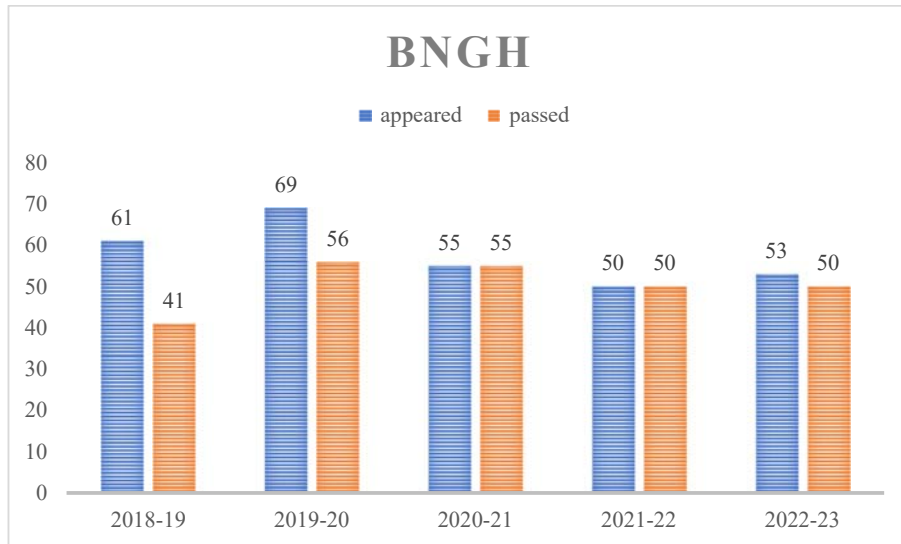

SARAT CENTENARY COLLEGE

ATTAINMENT OF PROGRAMME OUTCOME

(STREAM - ARTS, SCIENCE & COMMERCE)

ACADEMIC YEAR-2018-19, 2019-20, 2020-21, 2021-22, 2022-23

B.A Bengali Honours (BNGH)

Year	Appeared	Passed	Pass Percentage (%)
2018-19	61	41	67.21
2019-20	69	56	81.16
2020-21	55	55	100.00
2021-22	50	50	100.00
2022-23	53	50	94.34