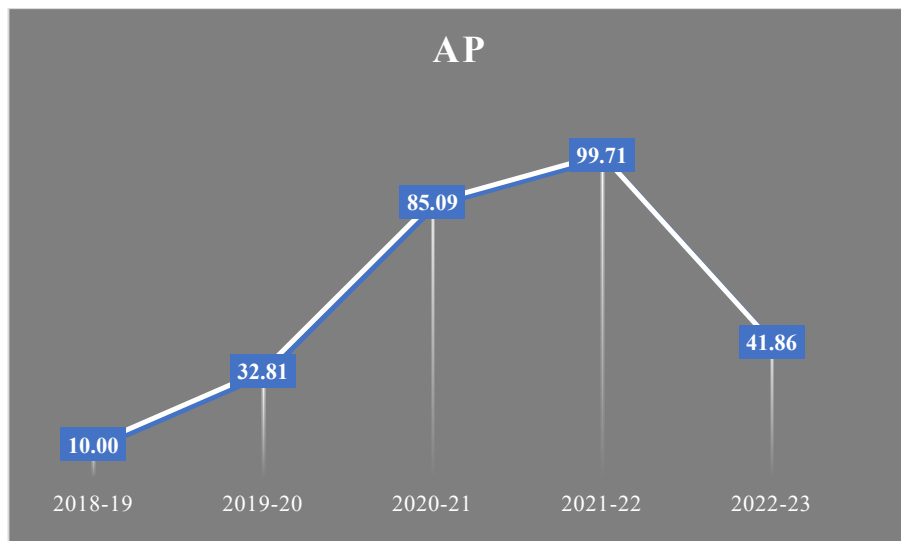

B. A General or Arts Pass (AP)

Year	Appeared	Passed	Pass Percentage (%)
2018-19	190	19	10.00
2019-20	256	84	32.81
2020-21	275	234	85.09
2021-22	340	339	99.71
2022-23	344	144	41.86