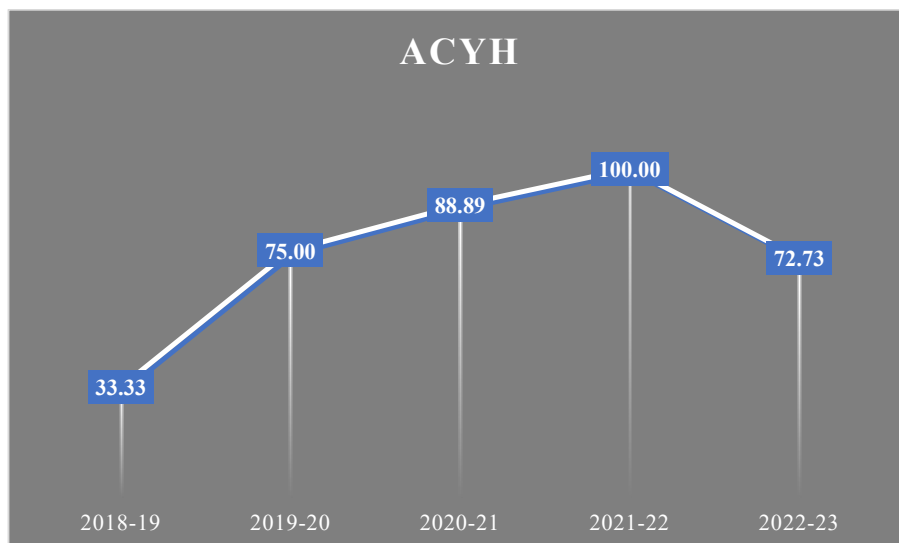

B. Com Accountancy Honours (ACYH)

Year	Appeared	Passed	Pass Percentage (%)
2018-19	3	1	35.29
2019-20	8	6	60.00
2020-21	9	8	100.00
2021-22	9	9	100.00
2022-23	11	8	40.00