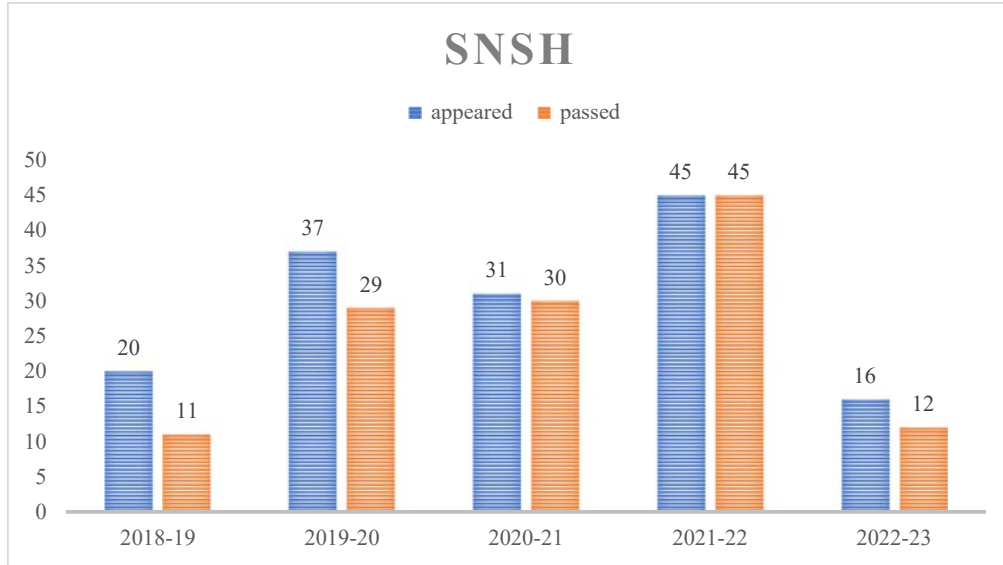

B.A Sanskrit Honours (SNSH)

Year	Appeared	Passed	Pass Percentage (%)
2018-19	20	11	55.00
2019-20	37	29	78.38
2020-21	31	30	96.77
2021-22	45	45	100.00
2022-23	16	12	75.00