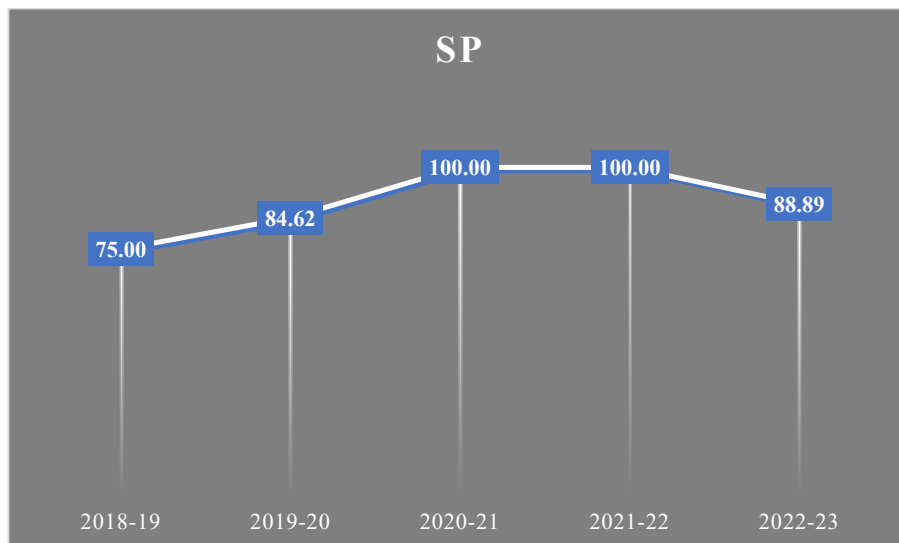

B. Sc General or Science Pass (SP)

Year	Appeared	Passed	Pass Percentage (%)
2018-19	4	3	75.00
2019-20	13	11	84.62
2020-21	8	8	100.00
2021-22	11	11	100.00
2022-23	9	8	88.89