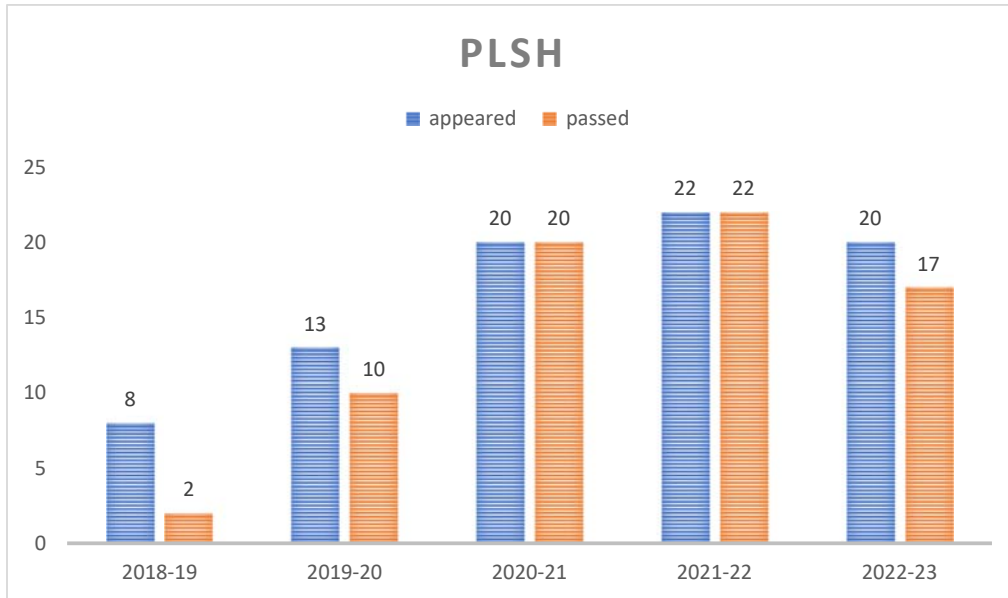

B.A Political Science Honours (PLSH)

Year	Appeared	Passed	Pass Percentage (%)
2018-19	8	2	25.00
2019-20	13	10	76.92
2020-21	20	20	100.00
2021-22	22	22	100.00
2022-23	20	17	85.00