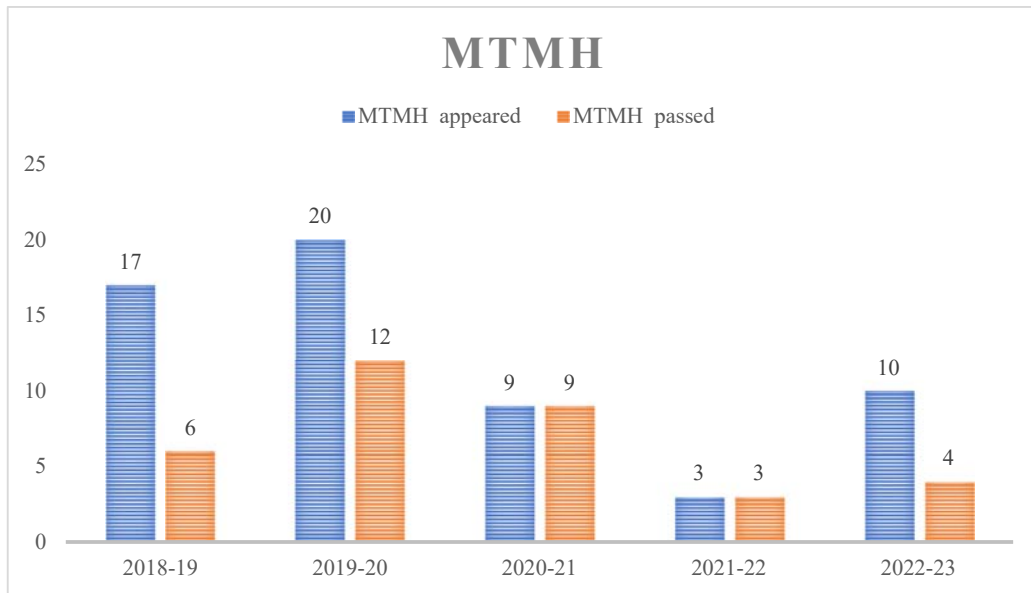

B.SC Mathematics Honours (MTMH)

Year	Appeared	Passed	Pass Percentage (%)
2018-19	17	6	35.29
2019-20	20	12	60.00
2020-21	9	9	100.00
2021-22	3	3	100.00
2022-23	10	4	40.00