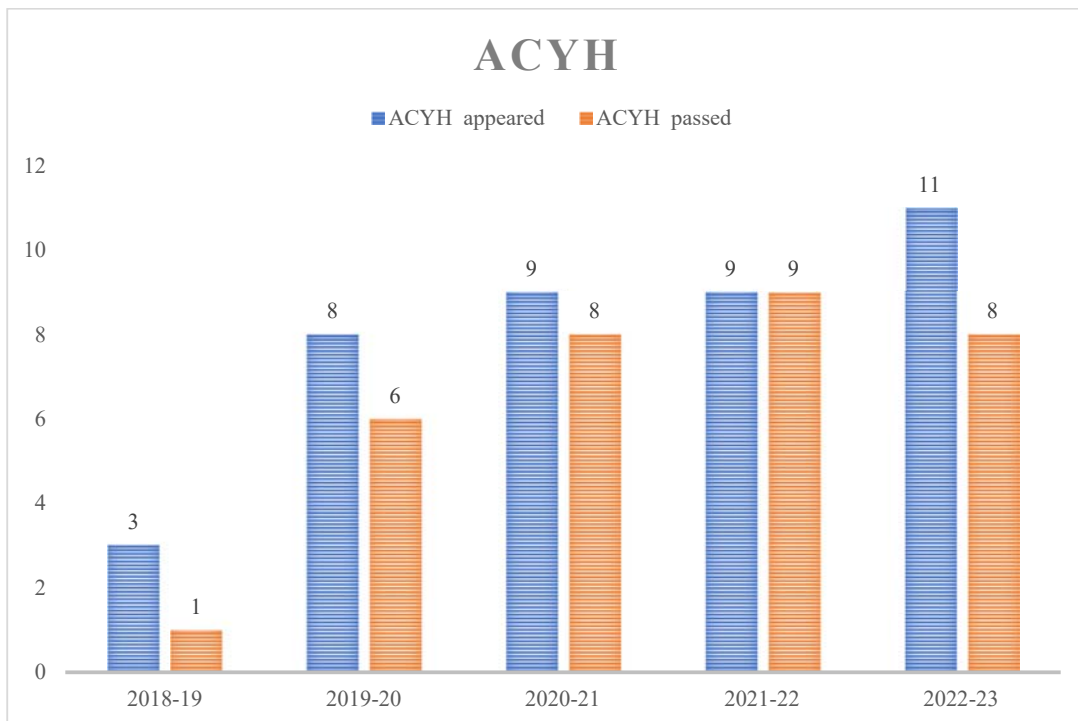

B. Com Accountancy Honours (ACYH)

Year	Appeared	Passed	Pass Percentage (%)
2018-19	3	1	35.29
2019-20	8	6	60.00
2020-21	9	8	100.00
2021-22	9	9	100.00
2022-23	11	8	40.00