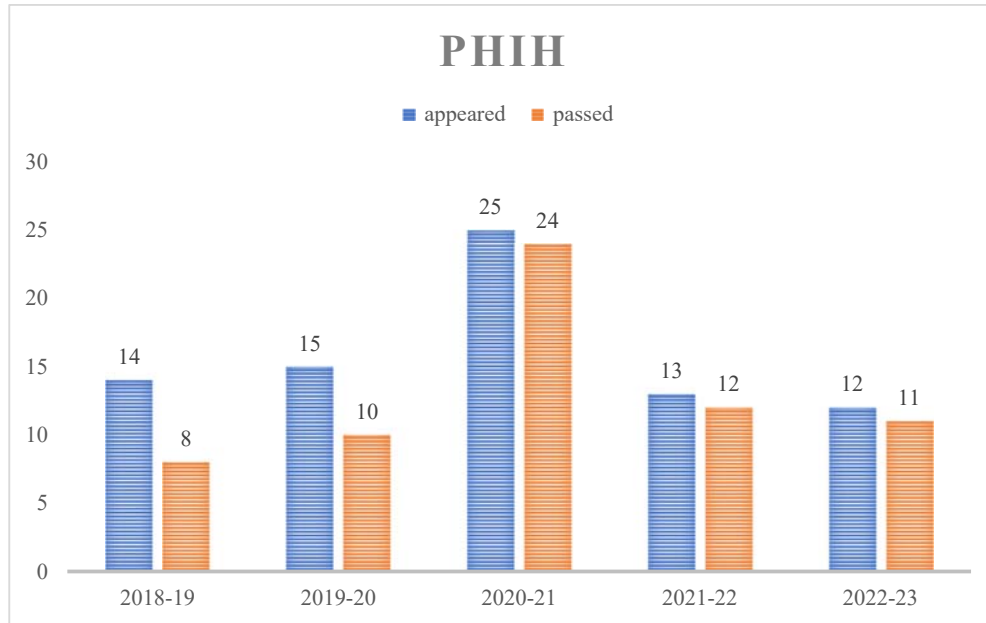

B.A Philosophy Honours (PHIH)

Year	Appeared	Passed	Pass Percentage (%)
2018-19	14	8	57.14
2019-20	15	10	66.67
2020-21	25	24	96.00
2021-22	13	12	92.31
2022-23	12	11	91.67