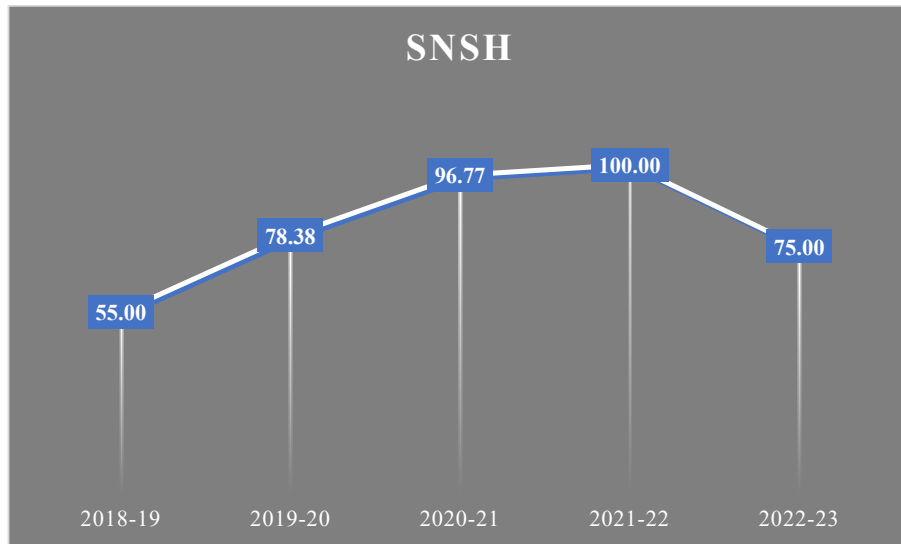

### B.A Political Science Honours (PLSH)

Year	Appeared	Passed	Pass Percentage (%)
2018-19	8	2	25.00
2019-20	13	10	76.92
2020-21	20	20	100.00
2021-22	22	22	100.00
2022-23	20	17	85.00

### B.A Philosophy Honours (PHIH)

Year	Appeared	Passed	Pass Percentage (%)
2018-19	14	8	57.14
2019-20	15	10	66.67
2020-21	25	24	96.00
2021-22	13	12	92.31
2022-23	12	11	91.67

## B.A Sanskrit Honours (SNSH)

Year	Appeared	Passed	Pass Percentage (%)
2018-19	20	11	55.00
2019-20	37	29	78.38
2020-21	31	30	96.77
2021-22	45	45	100.00
2022-23	16	12	75.00