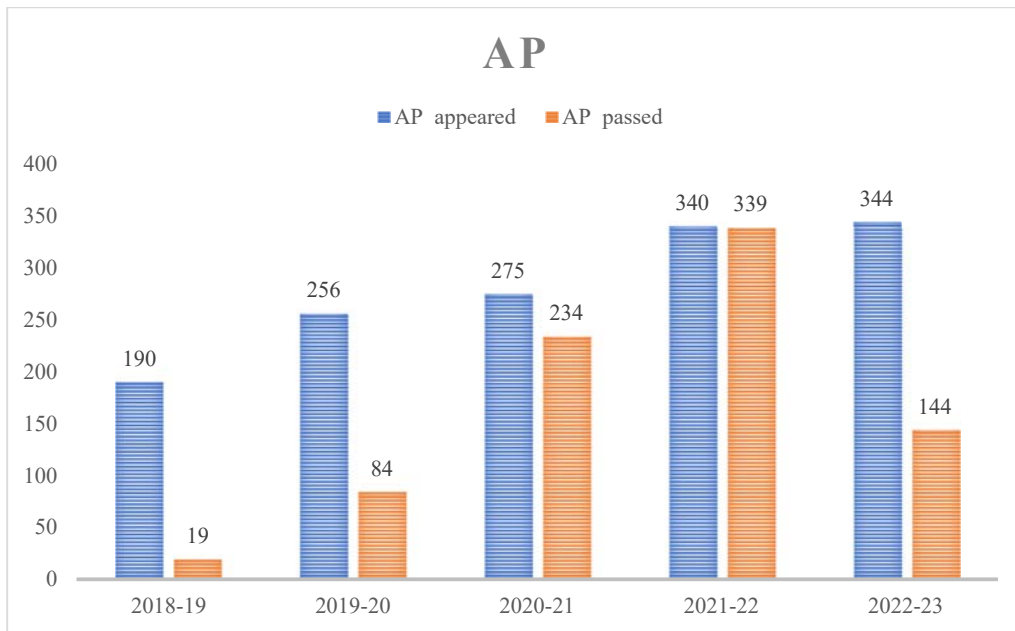

B. A General or Arts Pass (AP)

Year	Appeared	Passed	Pass Percentage (%)
2018-19	190	19	10.00
2019-20	256	84	32.81
2020-21	275	234	85.09
2021-22	340	339	99.71
2022-23	344	144	41.86