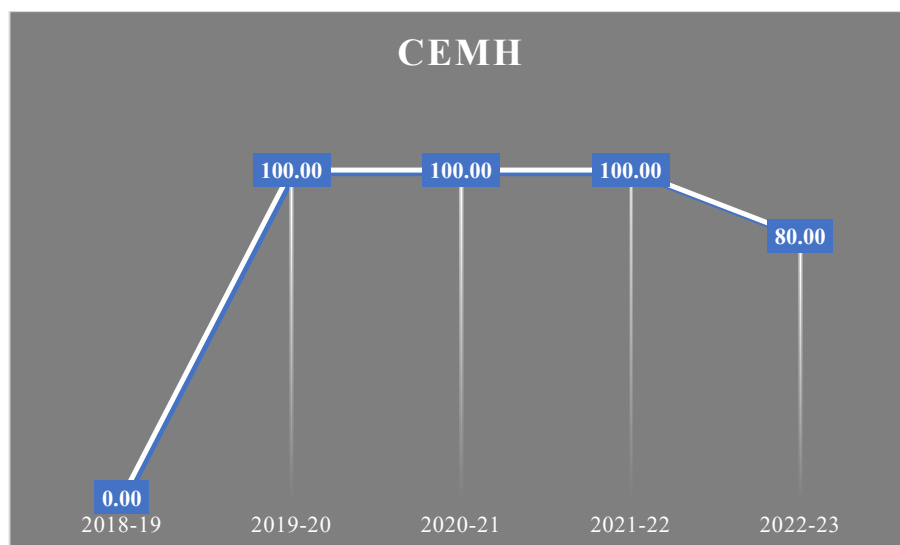

B.SC Chemistry Honours (CEMH)

Year	Appeared	Passed	Pass Percentage (%)
2018-19	1	0	00.00
2019-20	3	3	100.00
2020-21	4	4	100.00
2021-22	7	7	100.00
2022-23	5	4	80.00