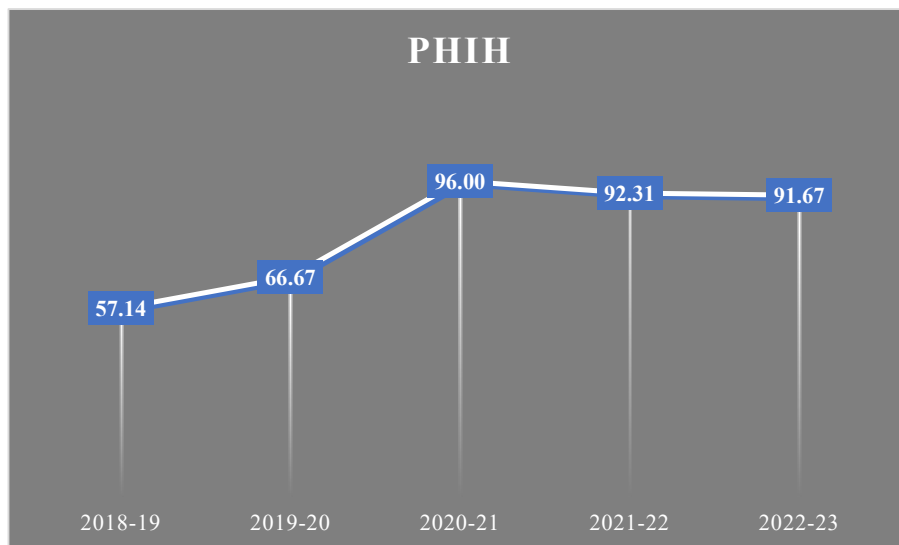

B.A Philosophy Honours (PHIH)

Year	Appeared	Passed	Pass Percentage (%)
2018-19	14	8	57.14
2019-20	15	10	66.67
2020-21	25	24	96.00
2021-22	13	12	92.31
2022-23	12	11	91.67