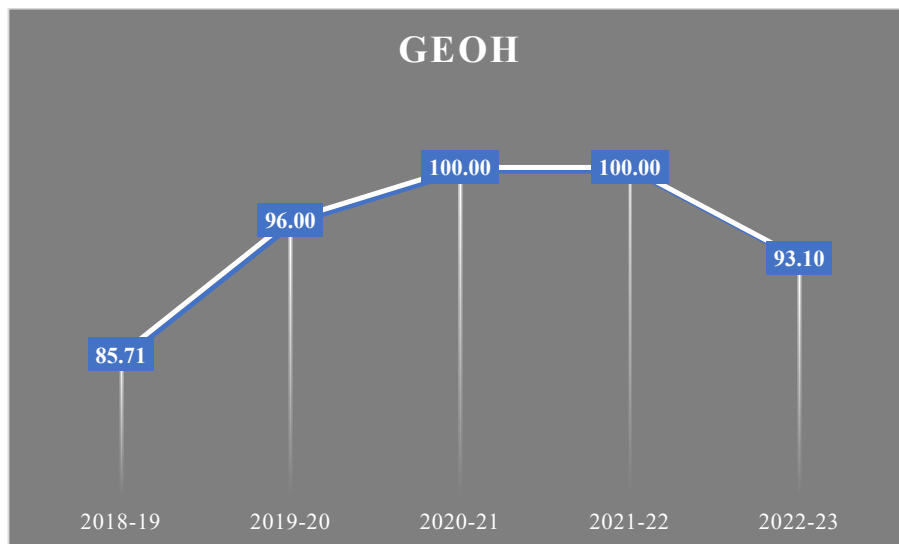

B.A Geography Honours (GEOH)

Year	Appeared	Passed	Pass Percentage (%)
2018-19	14	12	85.71
2019-20	25	24	96.00
2020-21	22	22	100.00
2021-22	23	23	100.00
2022-23	29	27	93.10