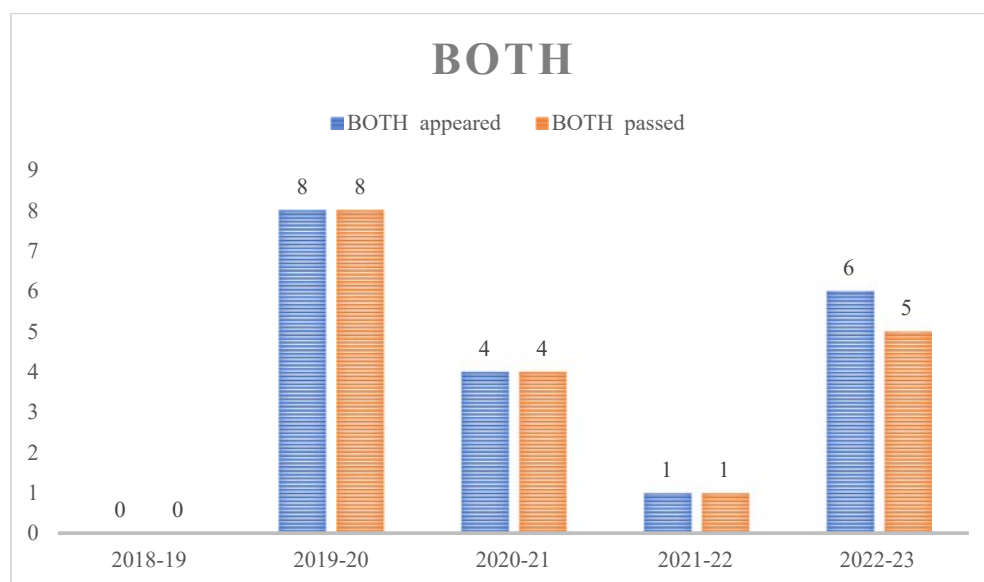

B.SC Botany Honours (BOTH)

Year	Appeared	Passed	Pass Percentage (%)
2018-19	0	0	0.00
2019-20	8	8	100.00
2020-21	4	4	100.00
2021-22	1	1	100.00
2022-23	6	5	83.33