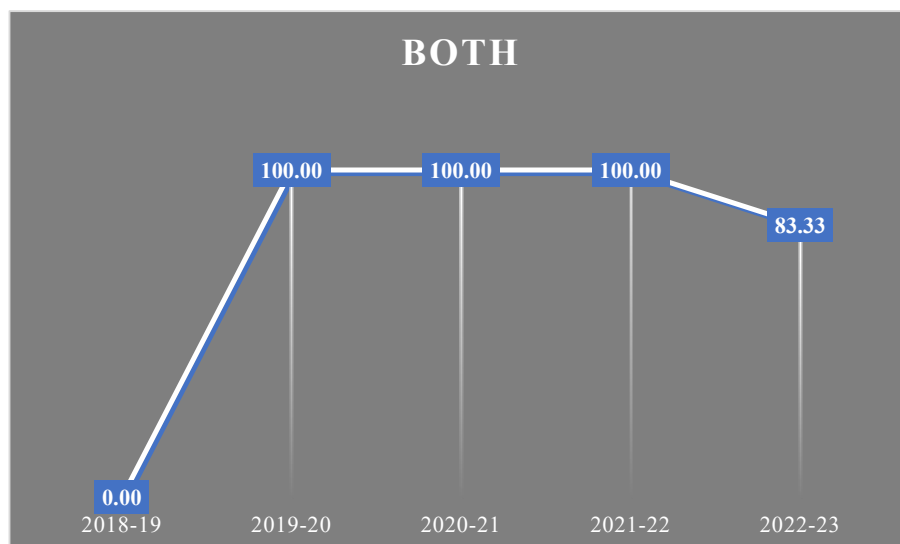

B.SC Botany Honours (BOTH)

Year	Appeared	Passed	Pass Percentage (%)
2018-19	0	0	0.00
2019-20	8	8	100.00
2020-21	4	4	100.00
2021-22	1	1	100.00
2022-23	6	5	83.33