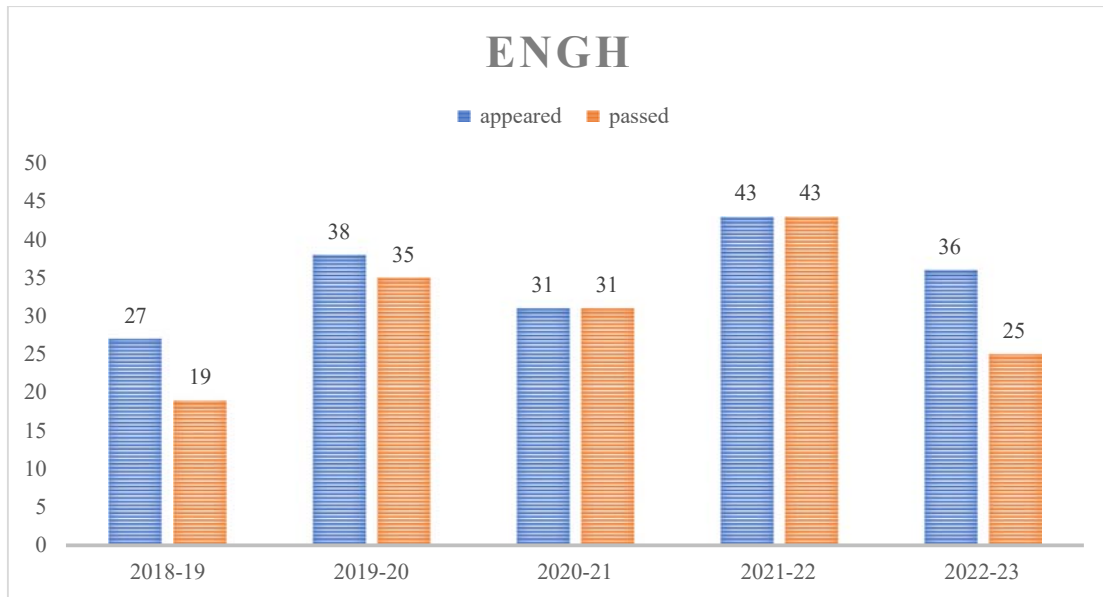

B.A English Honours (ENGH)

Year	Appeared	Passed	Pass Percentage (%)
2018-19	27	19	70.37
2019-20	38	35	92.11
2020-21	31	31	100.00
2021-22	43	43	100.00
2022-23	36	25	69.44