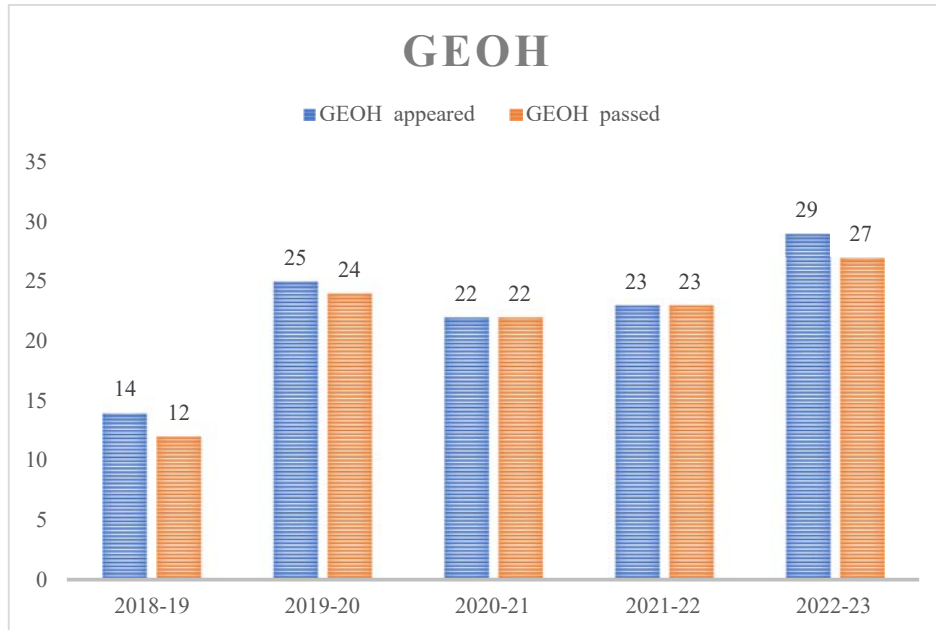

B.A Geography Honours (GEOH)

Year	Appeared	Passed	Pass Percentage (%)
2018-19	14	12	85.71
2019-20	25	24	96.00
2020-21	22	22	100.00
2021-22	23	23	100.00
2022-23	29	27	93.10