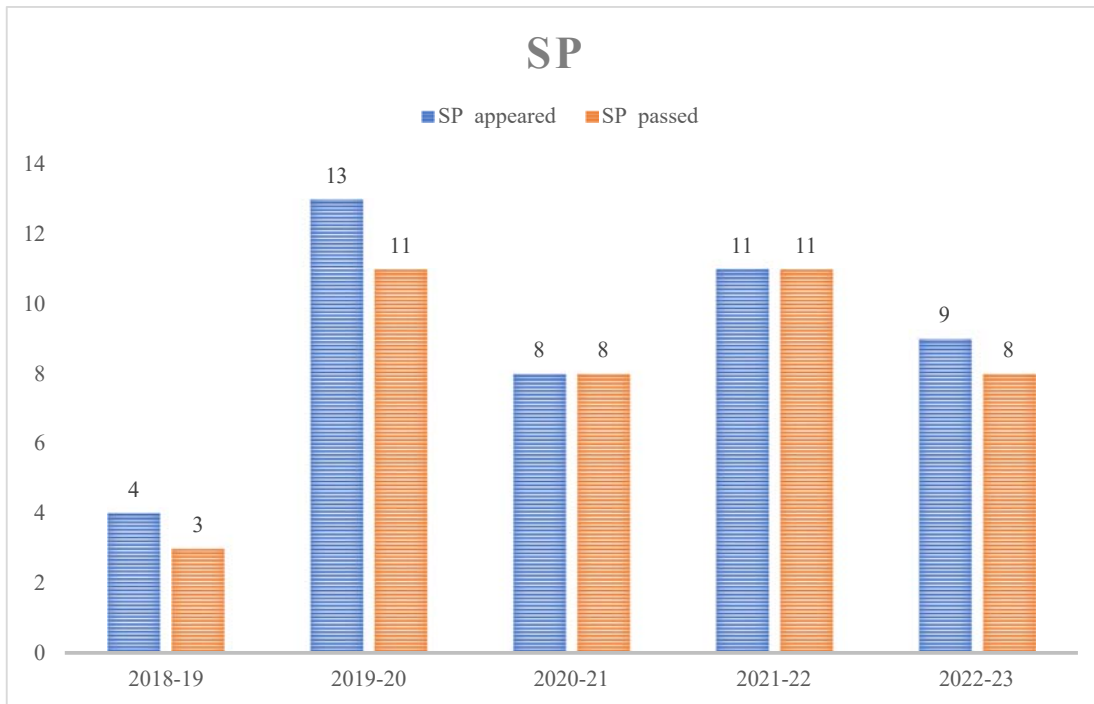

B. Sc General or Science Pass (SP)

Year	Appeared	Passed	Pass Percentage (%)
2018-19	4	3	75.00
2019-20	13	11	84.62
2020-21	8	8	100.00
2021-22	11	11	100.00
2022-23	9	8	88.89