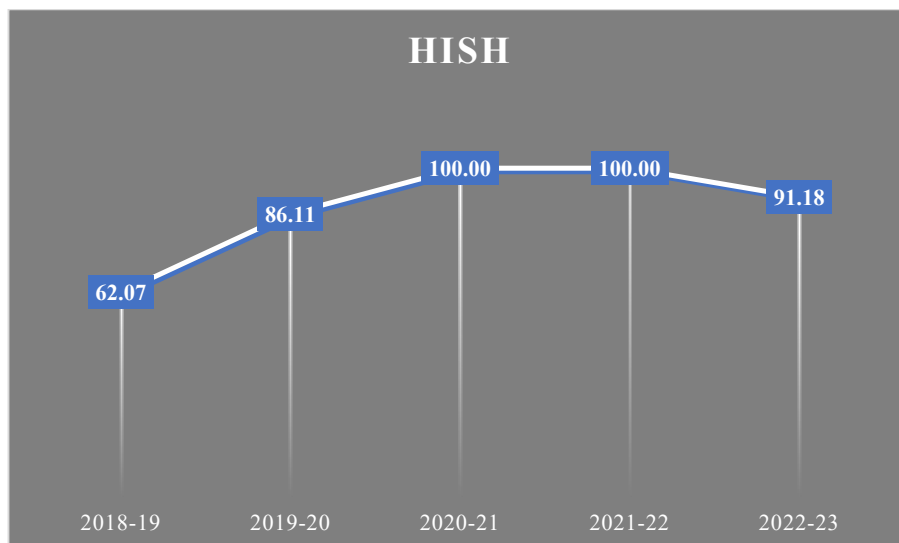

B.A History Honours (HISH)

Year	Appeared	Passed	Pass Percentage (%)
2018-19	29	18	62.07
2019-20	36	31	86.11
2020-21	36	36	100.00
2021-22	36	36	100.00
2022-23	34	31	91.18