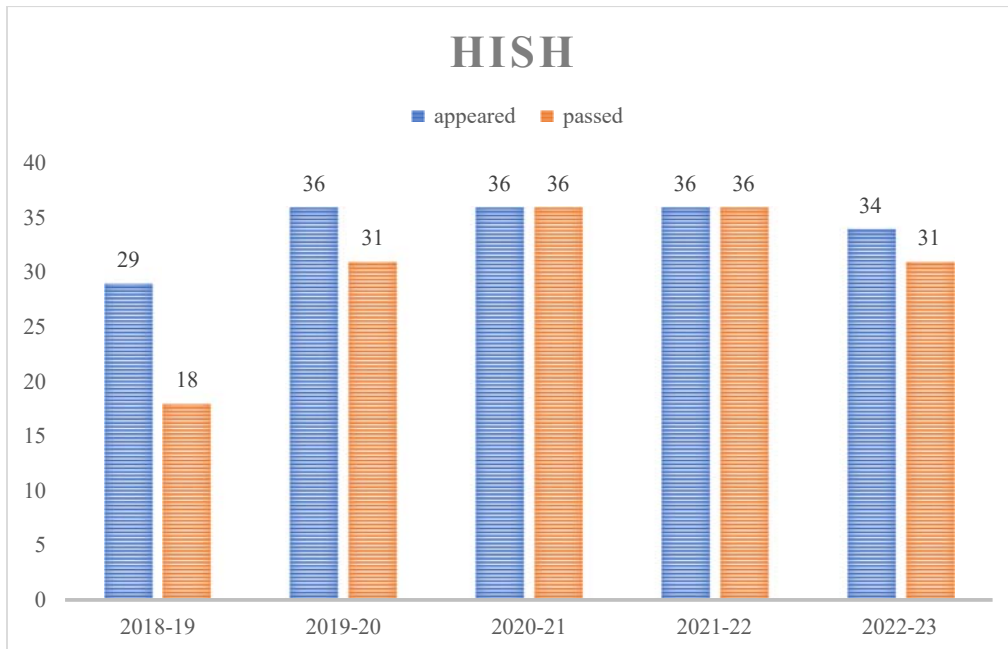

B.A History Honours (HISH)

Year	Appeared	Passed	Pass Percentage (%)
2018-19	29	18	62.07
2019-20	36	31	86.11
2020-21	36	36	100.00
2021-22	36	36	100.00
2022-23	34	31	91.18