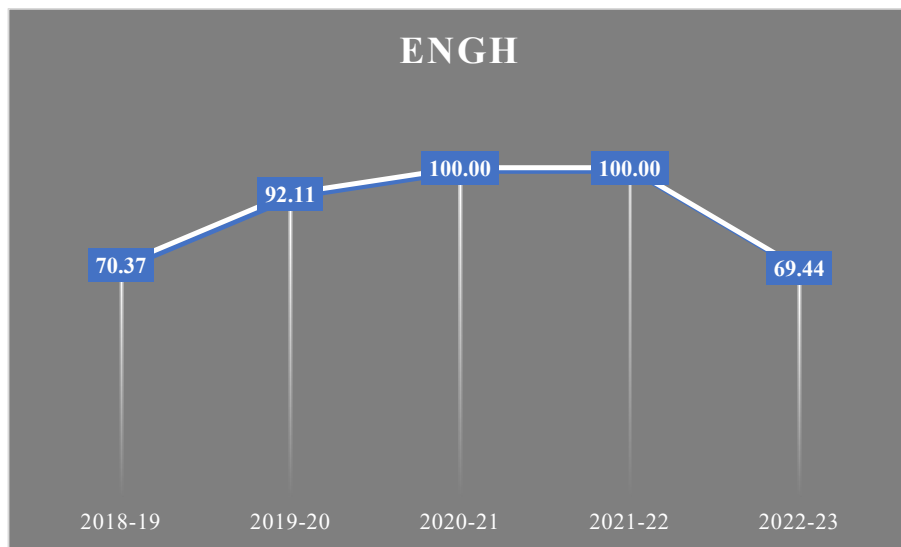

B.A English Honours (ENGH)

Year	Appeared	Passed	Pass Percentage (%)
2018-19	27	19	70.37
2019-20	38	35	92.11
2020-21	31	31	100.00
2021-22	43	43	100.00
2022-23	36	25	69.44