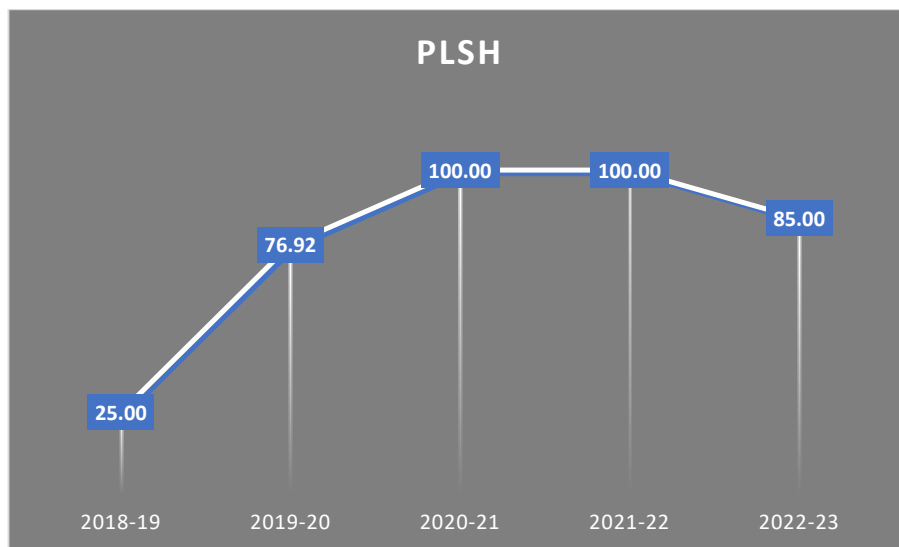

B.A Political Science Honours (PLSH)

Year	Appeared	Passed	Pass Percentage (%)
2018-19	8	2	25.00
2019-20	13	10	76.92
2020-21	20	20	100.00
2021-22	22	22	100.00
2022-23	20	17	85.00