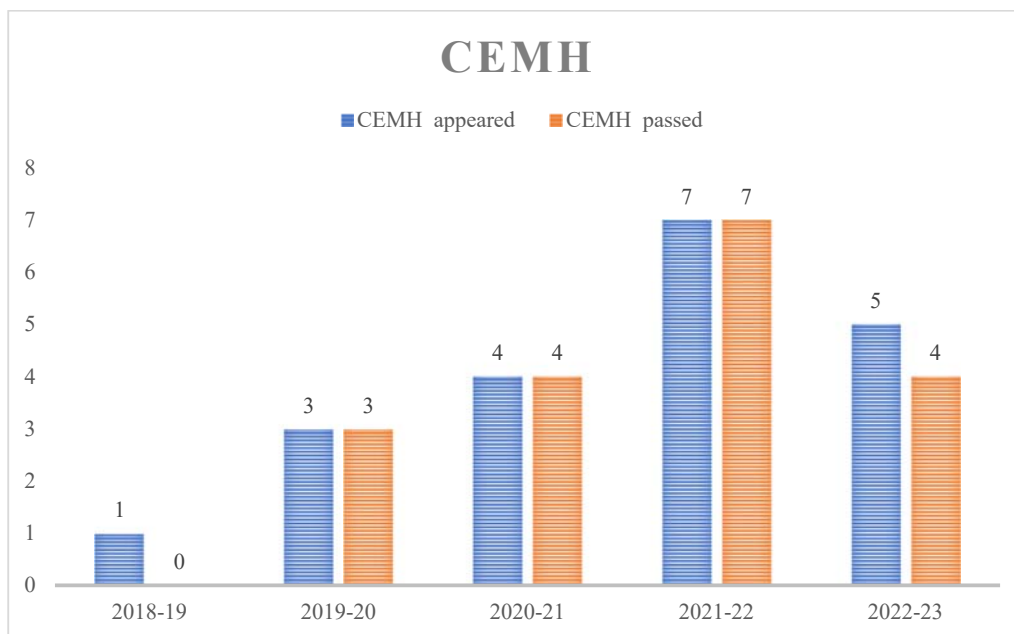

B.SC Chemistry Honours (CEMH)

Year	Appeared	Passed	Pass Percentage (%)
2018-19	1	0	00.00
2019-20	3	3	100.00
2020-21	4	4	100.00
2021-22	7	7	100.00
2022-23	5	4	80.00